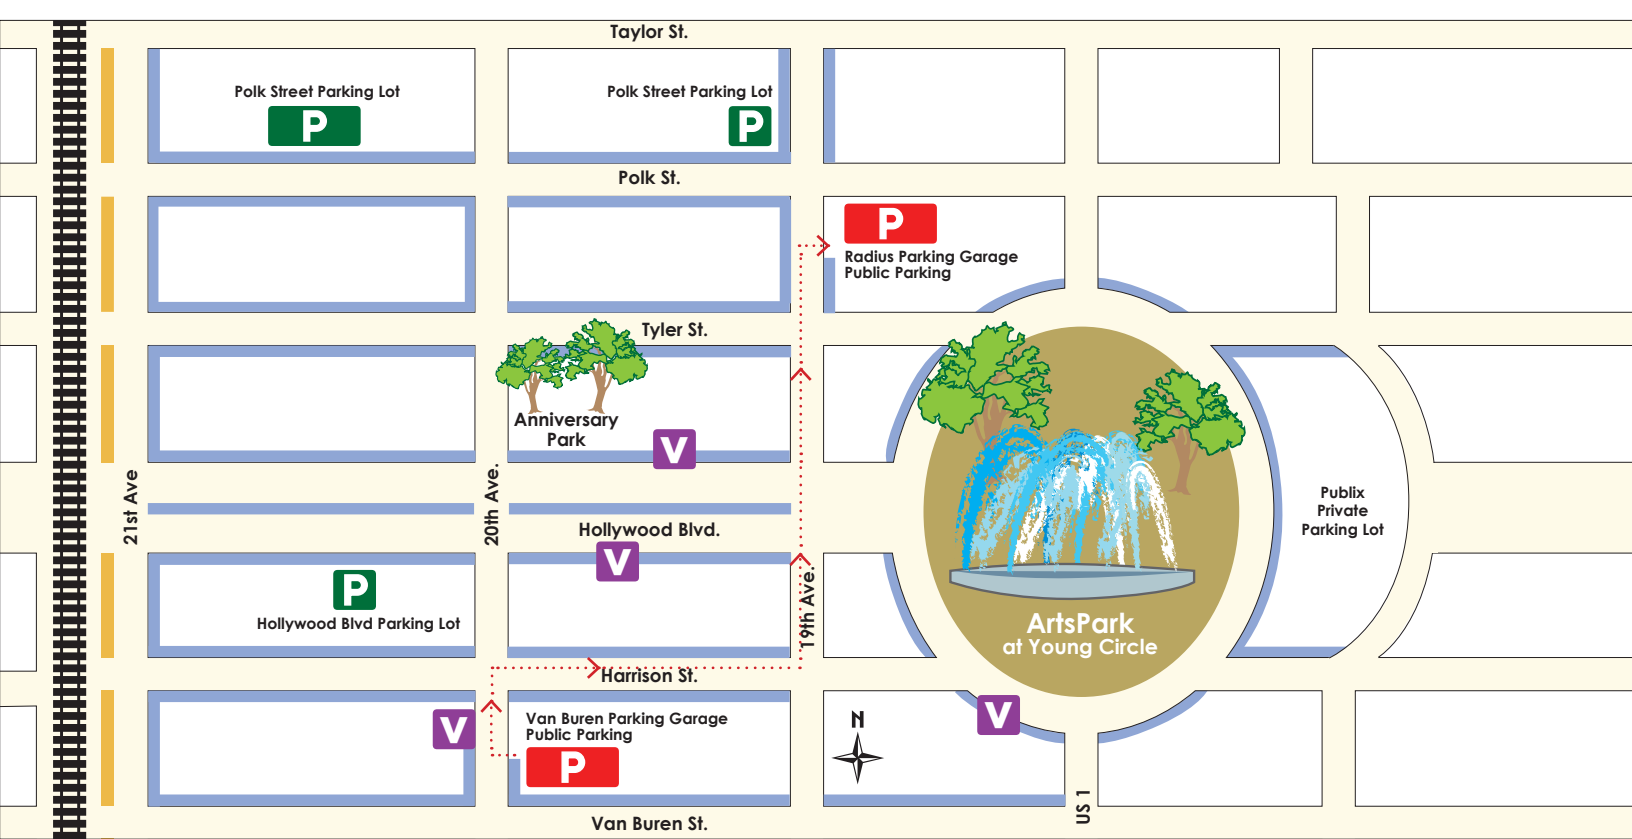

where to park in downtown hollywood

In one of the two **municipal garages.**

- Two locations: Van Buren St. & S. 20th Ave. OR N. 19th Ave. between Tyler St. & Polk St. (Radius).
- First 2 hours FREE & only \$1 each additional hour from 6am-10pm
- \$7 flat rate after 10pm
- Security (24 hours/7 days)
- NO PARKING CITATIONS FOR EXTENDED PARKING

downtown
hollywood

www.DowntownHollywood.com

 PUBLIC PARKING FACILITY (GARAGE)
FIRST 2 HOURS FREE FROM 6AM-10PM
\$1 PER HOUR / \$7 FLAT RATE AFTER 10PM

 OPEN TO THE PUBLIC VALET SERVICE
(VALET RAMPS OPEN AFTER 6PM MOST WEEKNIGHTS
AND ON FRIDAY, SATURDAY AND SUNDAY)

 PUBLIC PARKING-MASTER METER &
SINGLE-SPACE ON-STREET \$.50 PER HOUR

 PUBLIC PARKING LOTS
\$1.00 PER HOUR

 PUBLIC PARKING-MASTER METER &
SINGLE-SPACE ON-STREET \$1.00 PER HOUR

downtown
hollywood

www.DowntownHollywood.com